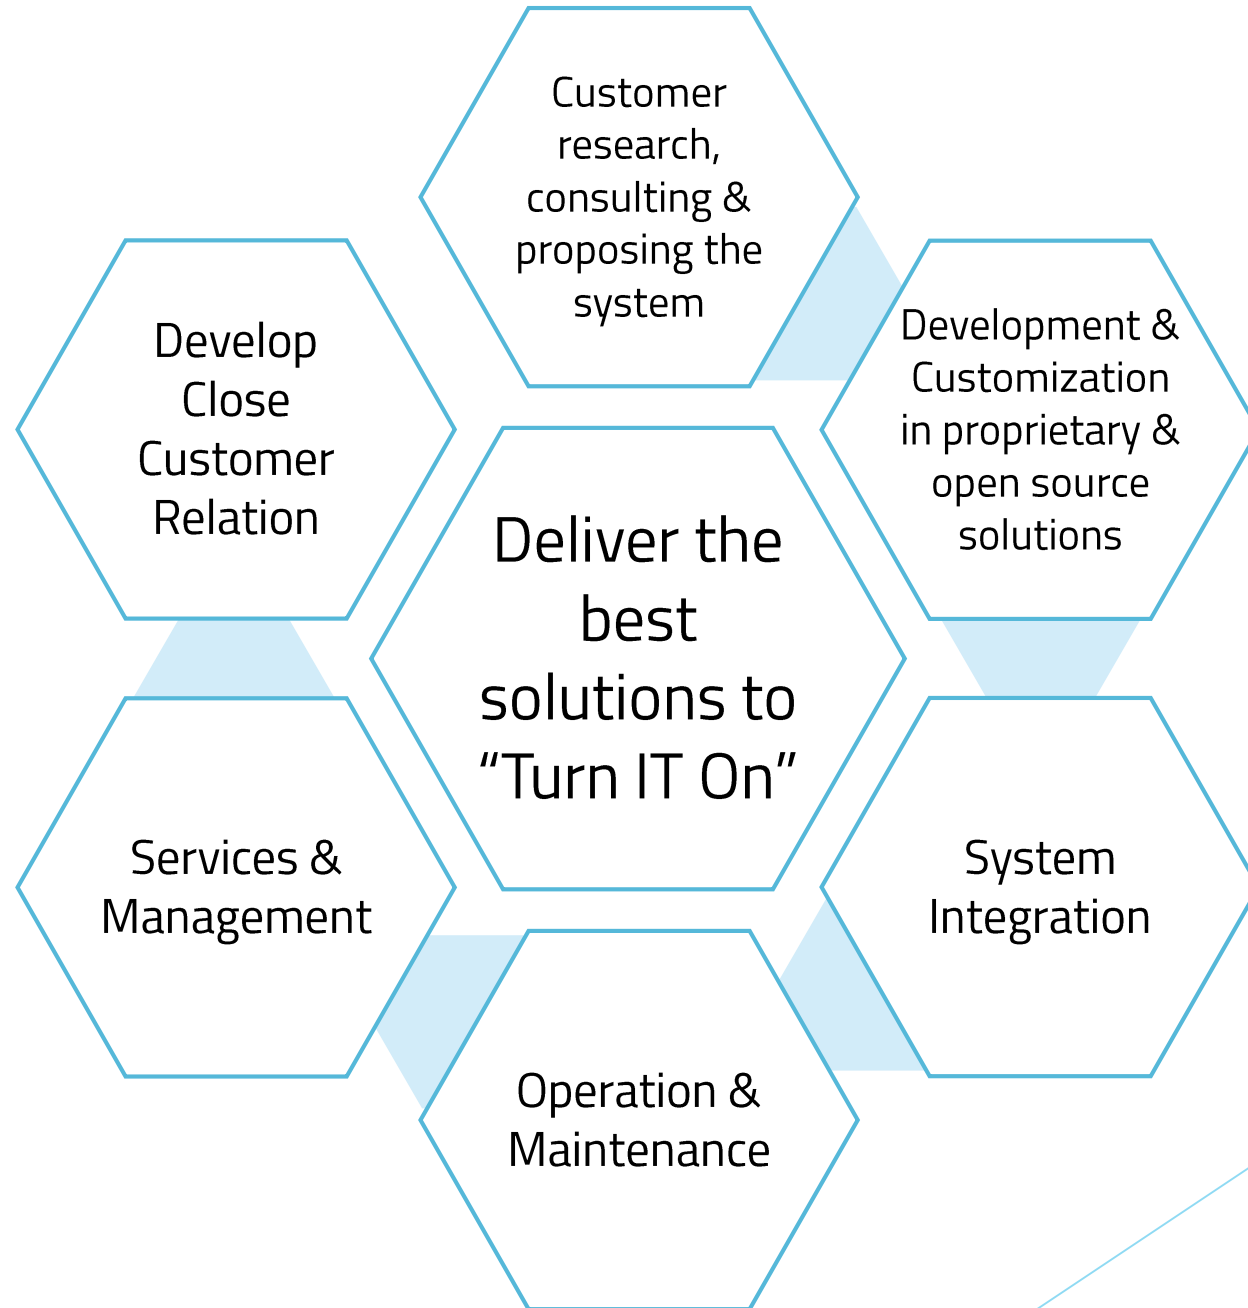

Business Model